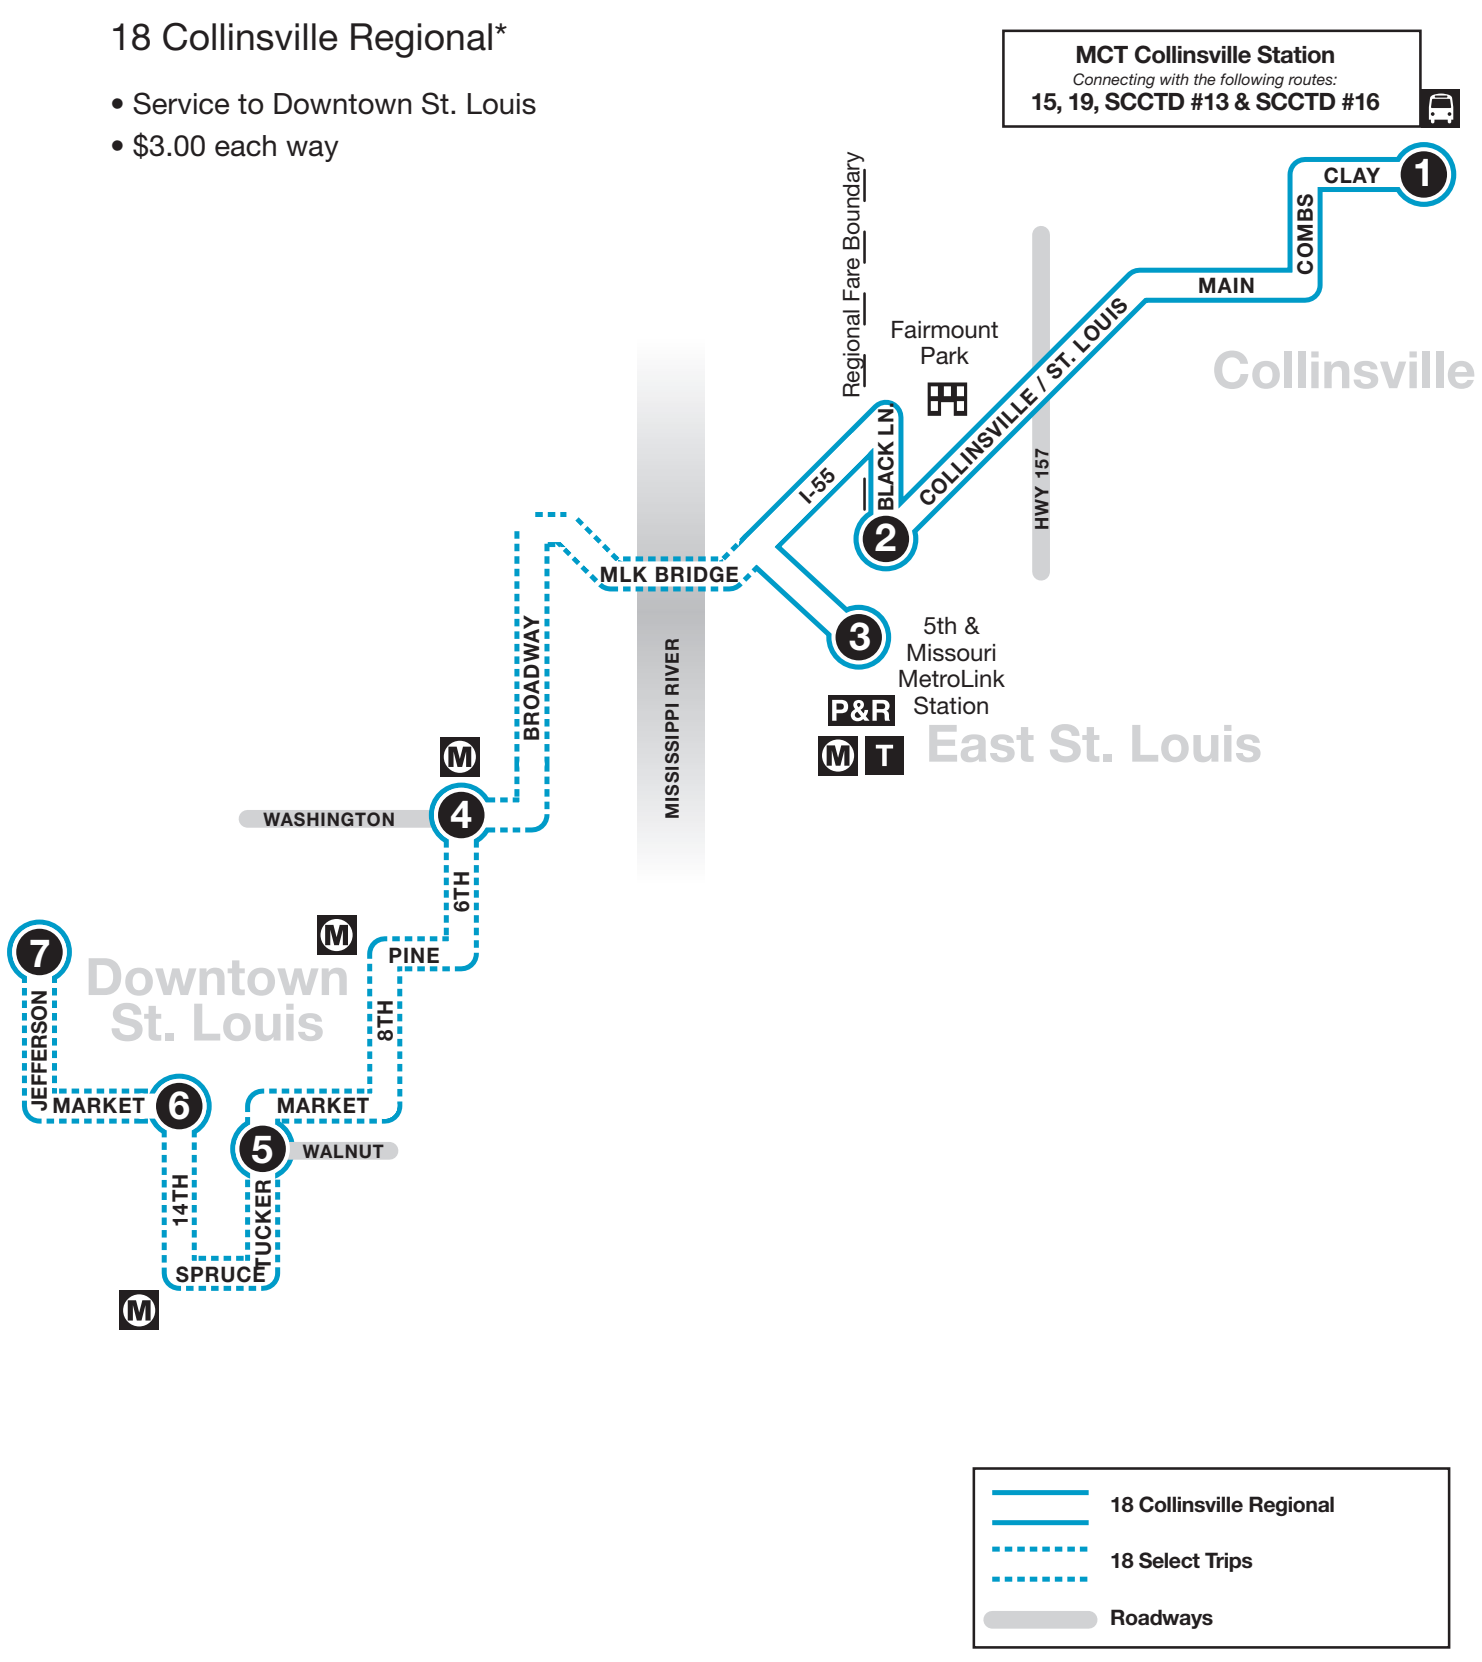

18 Collinsville Regional*

- Service to Downtown St. Louis
- \$3.00 each way

1 BUS STARTS	2 Bus Leaves	3 Bus Leaves	4 Bus Leaves	5 Bus Leaves	6 Bus Leaves	7 BUS ENDS
Collinsville Station	Black Lane & Collinsville Rd	5th & Missouri MetroLink Station	6th & Washington	Tucker & Walnut	14th & Market	Jefferson & Pine

*Service to Downtown St. Louis – \$3.00 each way

SATURDAY

7:08	7:17	7:29	–	–	–	–
8:08	8:17	8:29	–	–	–	–
9:08	9:17	9:29	–	–	–	–
10:08	10:17	10:29	–	–	–	–
11:08	11:17	11:29	–	–	–	–
12:08	12:17	12:29	–	–	–	–
1:08	1:17	1:29	–	–	–	–
2:08	2:17	2:29	–	–	–	–
3:08	3:17	3:29	–	–	–	–
4:08	4:17	4:29	–	–	–	–
5:08	5:17	5:29	–	–	–	–
6:08	6:17	6:29	–	–	–	–
7:02	7:11	7:23	–	–	–	–
8:22	8:31	8:43	–	–	–	–
9:22	9:31	9:43	–	–	–	–
10:22	10:31	10:43	–	–	–	–
11:22	11:31	11:43	–	–	–	–

Instructions

North is always at the top of the timetable map.

The bus stops here at listed times. Look for the matching symbol below the map.

Transfer points and MCT Stations show where other bus routes intersect with this route.

Instrucciones

El norte está siempre en lo alto del horario.

El autobús para aquí a las horas marcadas. Busque el símbolo que corresponda debajo del mapa.

Puntos de transferencia y estaciones de MCT donde otras líneas de autobús cruzan esta ruta.