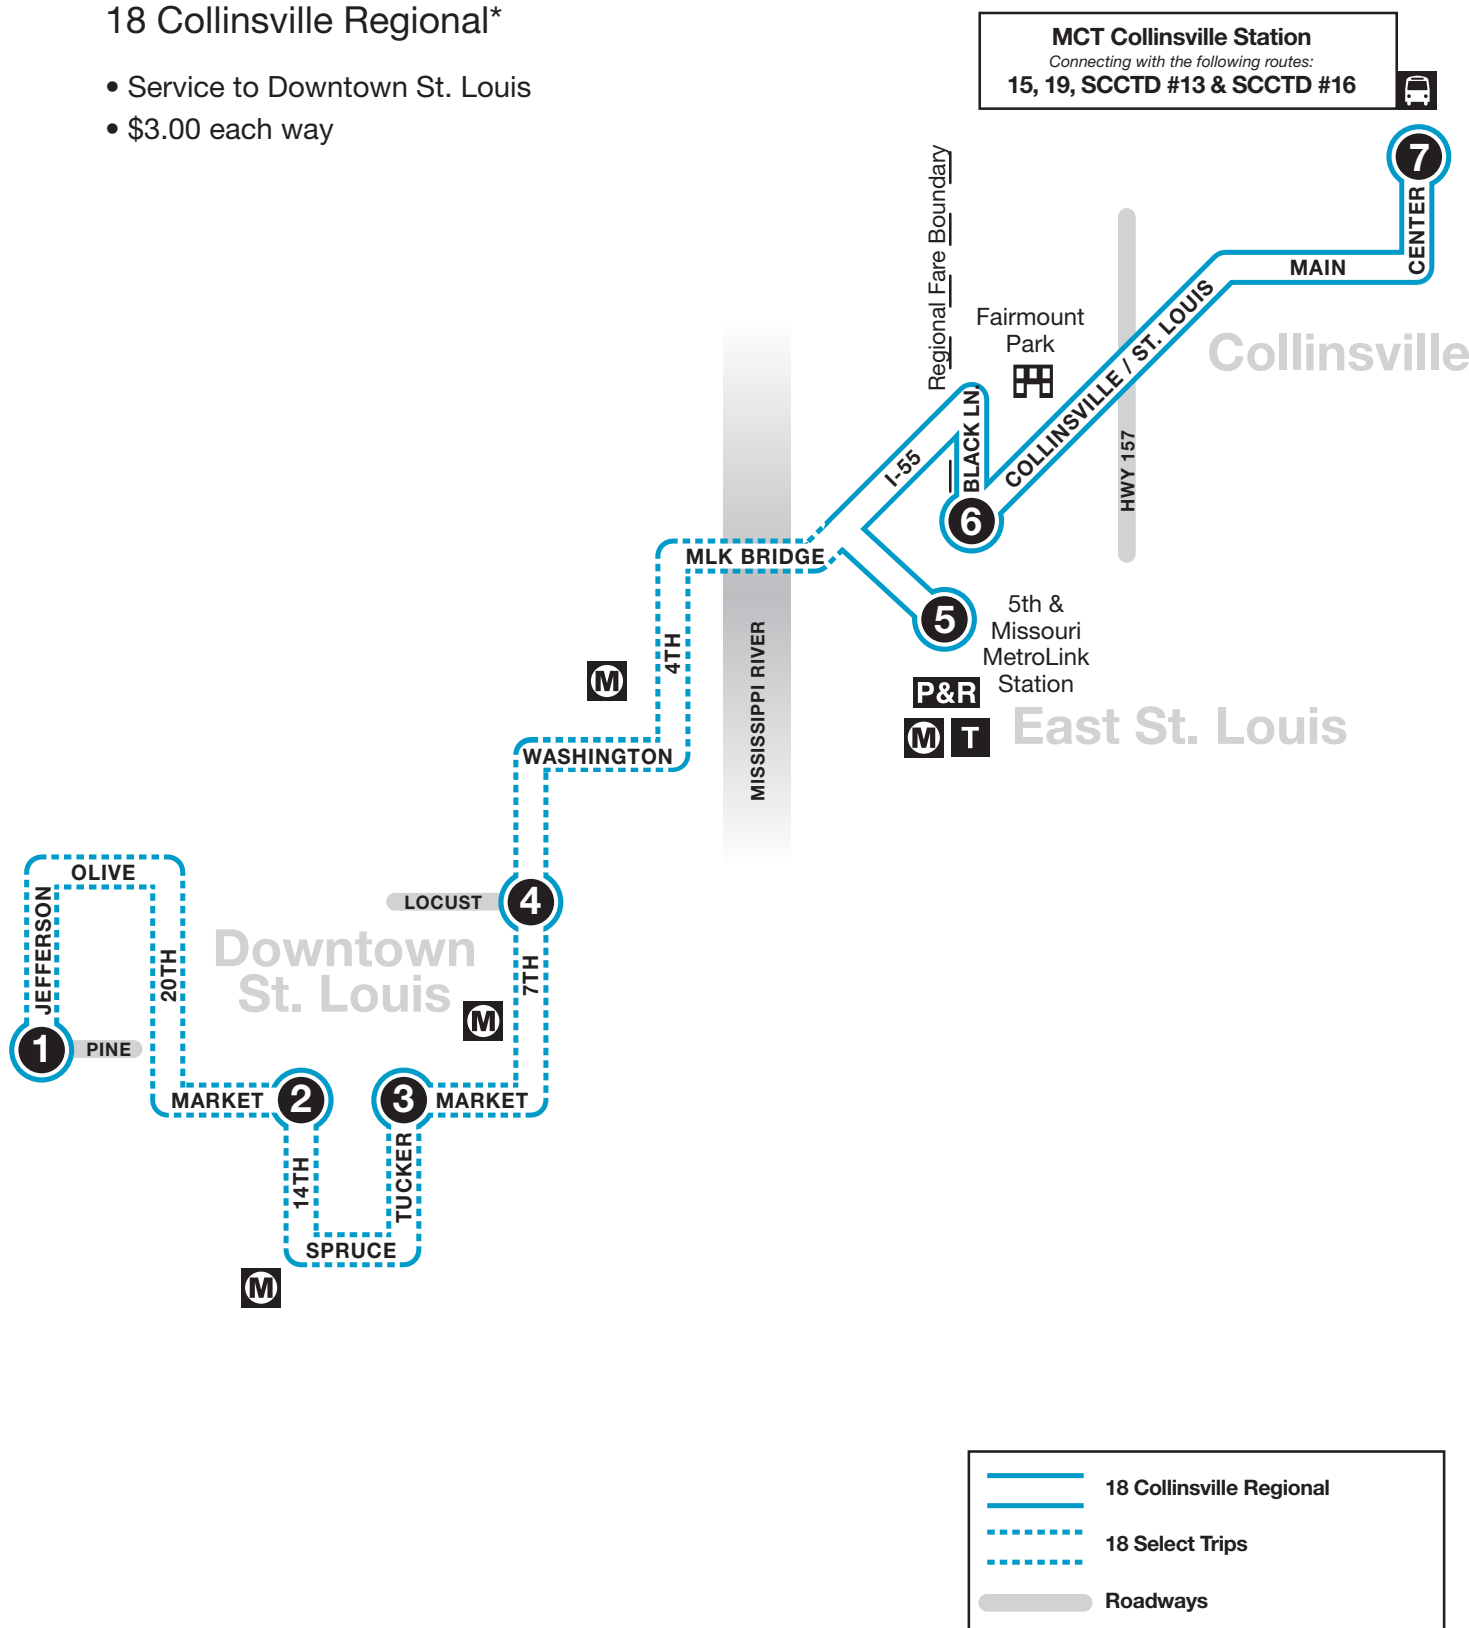

Instructions

North is always at the top of the timetable map.

The bus stops here at listed times. Look for the matching symbol below the map.

Transfer points and MCT Stations show where other bus routes intersect with this route.

Instrucciones

El norte está siempre en lo alto del horario.

El autobús para aquí a las horas marcadas. Busque el símbolo que corresponda debajo del mapa.

Puntos de transferencia y estaciones de MCT donde otras líneas de autobús cruzan esta ruta.

Route 18 – Collinsville Regional

18 Collinsville Regional*

- Service to Downtown St. Louis
- \$3.00 each way

St. Louis to Collinsville

1	2	3	4	5	6	7
BUS STARTS	Bus Leaves	Bus Leaves	Bus Leaves	Bus Leaves	Bus Leaves	BUS ENDS
Jefferson & Pine	14th & Market	Tucker & Market	7th & Locust	5th & Missouri MetroLink Station	Black Lane & Collinsville Rd	Collinsville Station

*Service to Downtown St. Louis – \$3.00 each way

SATURDAY

–	–	–	–	7:45	7:56	8:06
–	–	–	–	8:45	8:56	9:06
–	–	–	–	9:45	9:56	10:06
–	–	–	–	10:45	10:56	11:06
–	–	–	–	11:45	11:56	12:06
–	–	–	–	12:45	12:56	1:06
–	–	–	–	1:45	1:56	2:06
–	–	–	–	2:45	2:56	3:06
–	–	–	–	3:45	3:56	4:06
–	–	–	–	4:45	4:56	5:06
–	–	–	–	5:45	5:56	6:06
–	–	–	–	6:45	6:56	7:06
–	–	–	–	7:45	7:56	8:06
–	–	–	–	8:45	8:56	9:06
–	–	–	–	9:45	9:55	10:04
–	–	–	–	10:49	10:59	11:08
–	–	–	–	11:49	11:59	12:08