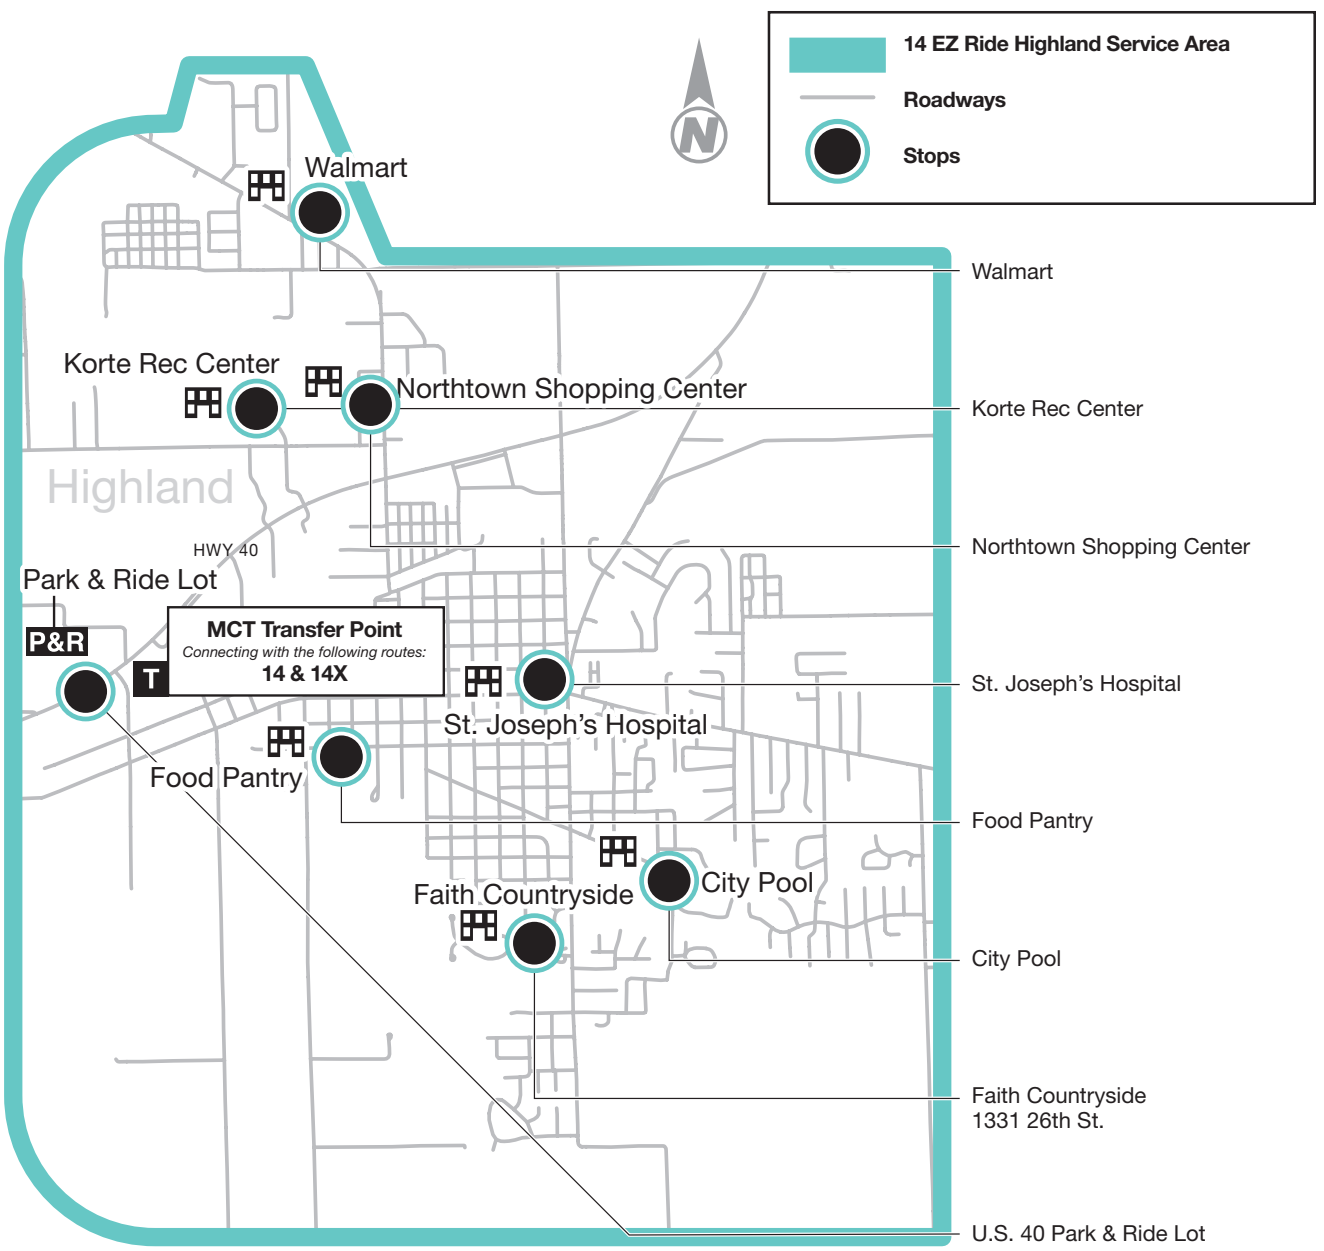

One-way travel from one EZ Ride stop to any street address within the EZ Ride service area costs $2.00.

Street Address to EZ Ride Stop

One-way travel from any street address to an EZ Ride stop in the service area costs $2.00.

Street Address to Street Address

One-way travel from any street address to another street address within the EZ Ride service area costs $3.00.

Pick-Up	Drop-Off	One Way Fare
EZ Ride Stop	EZ Ride Stop	$1.00
EZ Ride Stop	Any Street Address in Service Area	$2.00
Any Street Address in Service Area	EZ Ride Stop	$2.00
Any Street Address in Service Area	Any Street Address in Service Area	$3.00

How do I use the EZ Ride?

#1 Decide when you want to ride.

- Weekdays from 8:00 a.m. to 4:00 p.m.

#2 Decide where you want to go and how you want to get there.

- Please see fare chart to the right:

Can I go other places?

Yes, EZ Ride can take you to the Highland Park & Ride Transfer Point for the following MCT routes:

- 14X Highland – St. Louis Express: Direct weekday commuter service to and from downtown St. Louis and MetroLink.

#3 Call 931-RIDE(7433), Option #4 to schedule a trip.

- Call weekdays between 4 a.m. and 4 p.m.
- Call at least 2 hours in advance or up to 24 hours in advance.
- Pick-up time and instructions will be provided when service is scheduled.
- As a courtesy to other passengers, please call early when you need to cancel a pick-up.
- Hearing-impaired passengers can schedule service by calling TDD 797-6000.

14 EZ Service Area

Route 14 – Highland EZ Ride

Madison County Transit Services

MCT Shuttle

Bus service within a single Madison County community. Routes 2, 6, 8, 9, 10, 11, 12, 13, 15, 16, 17

MCT Cross County

Bus service from city to city within Madison County and select locations in St. Clair County. Routes 1, 4, 7, 14, 19

MCT Express

Weekday commuter bus service to downtown St. Louis. Routes 1X, 12X, 14X, 16X

MCT Regional

Bus service to MetroLink and downtown St. Louis. Routes 5, 18

MCT EZ Ride

Bus service that offers a flexible, convenient way to go where you want to, and a choice of how to get there.

MCT Munny Express

Find the best seat at the Munny for every Friday evening performance.

MCT Rams Express

Catch every Rams home preseason, regular season and playoff game.

MCT Trails

Experience the more than 100 miles of scenic trails that comprise the MCT Trails bikeway system. Visit www.mctrails.org

Runabout

Door to door service for registered elderly and disabled Madison County residents. Call 931-7433 for details.

RideFinders

Move into the fast lane to a better commute by sharing the ride to and from work in a carpool or vanpool. Visit www.ridefinders.org

For specific information on these and other services, routes and schedules, please call (618) 931-RIDE (7433) / TDD (618) 797-6000 or visit www.mct.org

Printed on Recycled Paper

14 Highland-Edwardsville Highland EZ Ride

January 8, 2012

DESIGNATED STOPS ONLY

- Highland Walmart (14EZ)
- Northtown Shopping Center (14EZ)
- Korte Rec Center (14EZ)
- St. Joseph's Hospital (14EZ)
- Food Pantry (14EZ)
- City Pool (14EZ)
- Faith Countryside (14EZ)
- US 40 Park & Ride Lot (14)
- St. Jacob St. Jacob Park & Ride Lot (14)
- Troy Troy Park & Ride Lot (14)
- Edwardsville Edwardsville SUIE (14)

Timetable & Map