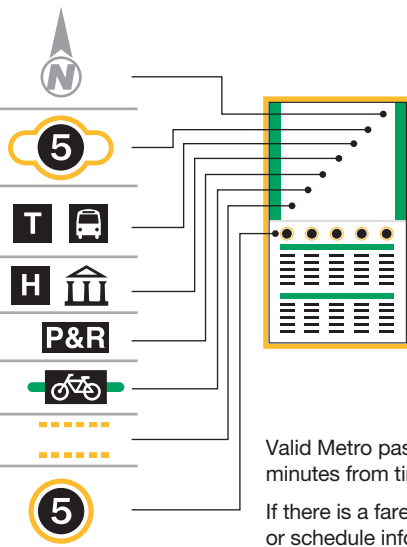

Instructions

North is always at the top of the timetable map.

The bus stops here at listed times. Look for the matching symbol below the map.

Transfer points and MCT Stations show where other bus routes intersect with this route.

Indicates points of interest.

Indicates Park & Ride Lots available along the route.

Bike Routes which may connect to the bus route.

Indicates select trips.

Times for bus stops along the route. The bus stops at other locations along the route as well. For details please call: (618) 931-7433 or TDD (618) 797-6000.

Instrucciones

El norte está siempre en lo alto del horario.

El autobús para aquí a las horas marcadas. Busque el símbolo que corresponda debajo del mapa.

Puntos de transferencia y estaciones de MCT donde otras líneas de autobús cruzan esta ruta.