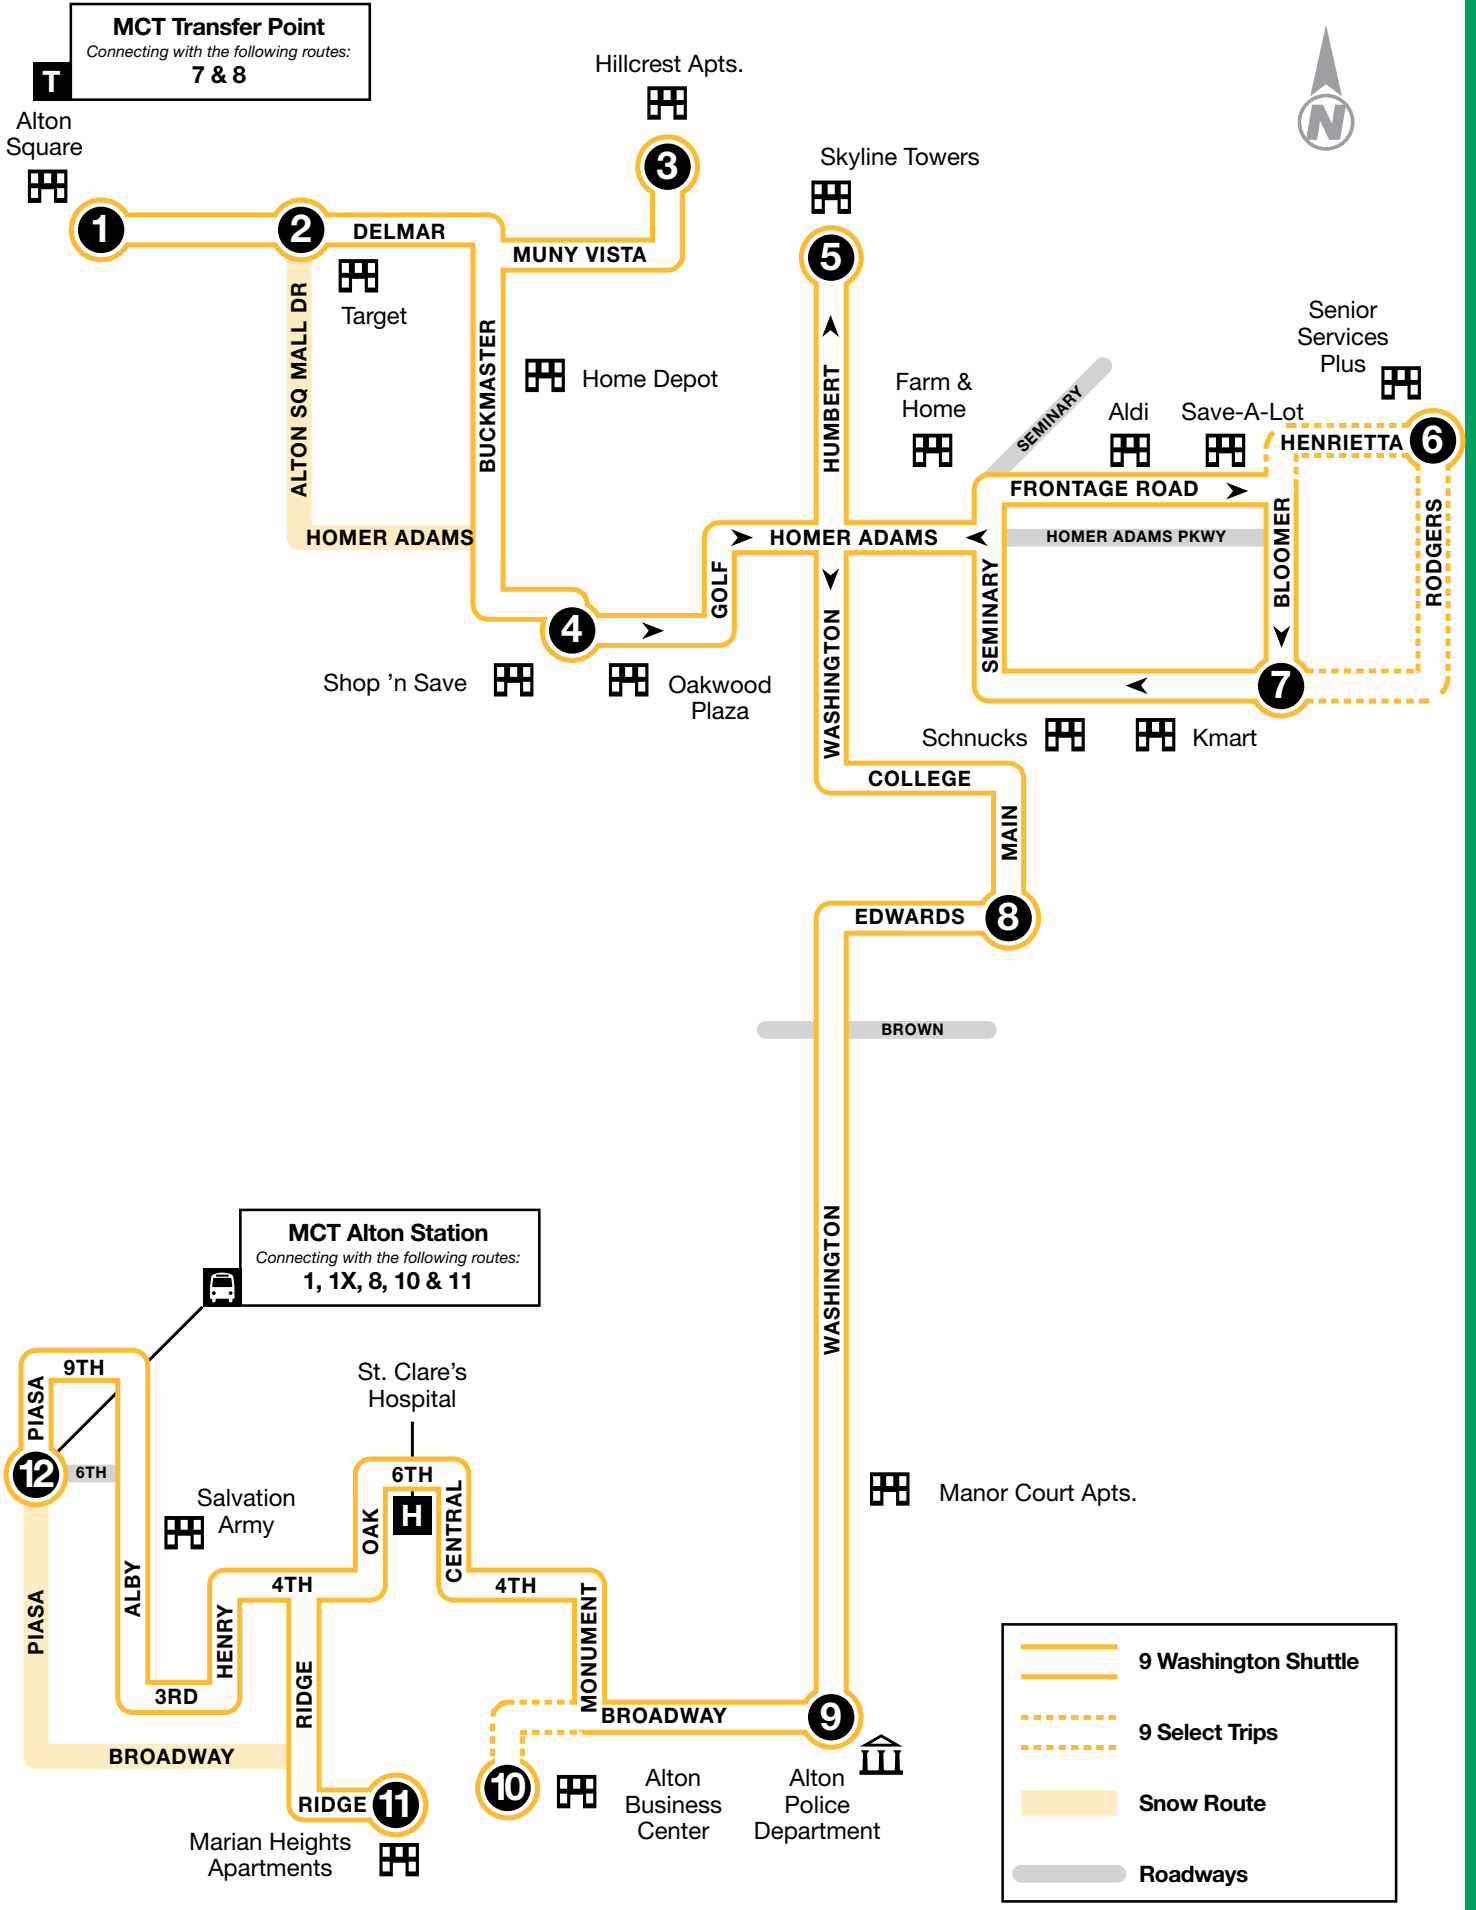

Route 9 – Washington Shuttle

Alton Square to Alton Station

1	2	3	4	5	6	7	8	9	10	11	12
BUS STARTS	Bus Leaves	Bus Leaves	Bus Leaves	Bus Leaves	Bus Leaves	Bus Leaves	Bus Leaves	Bus Leaves	Bus Leaves	Bus Leaves	BUS ENDS
Alton Square	Target	Hillcrest Apartments	Shop 'n Save	Skyline Towers	Senior Services Plus	Kmart	Main & Edwards	Broadway & Washington	Alton Business Ctr.	Marian Heights Apts.	Alton Station

MONDAY – FRIDAY											
–	–	–	–	–	–	–	5:54	5:57	–	–	6:07
–	–	–	6:08	–	–	–	6:18	6:21	–	6:28	6:38
–	–	–	6:47	–	–	–	6:57	7:00	–	–	7:10
6:50	6:53	6:55	7:00	7:06	–	7:12	7:21	7:24	–	7:31	7:41
–	–	–	7:44	–	–	–	7:54	7:57	–	–	8:07
7:50	7:53	7:55	8:00	8:06	–	8:12	8:21	8:24	–	8:31	8:41
–	–	–	8:44	–	–	–	8:54	8:57	–	–	9:07
8:50	8:53	8:55	9:00	9:06	–	9:12	9:21	9:24	–	9:31	9:41
–	–	–	9:44	–	–	–	9:54	9:57	–	–	10:07
9:50	9:53	9:55	10:00	10:06	–	10:12	10:21	10:24	–	10:31	10:41
–	–	–	10:44	–	–	–	10:54	10:57	–	–	11:07
10:50	10:53	10:55	11:00	11:06	–	11:12	11:21	11:24	–	11:31	11:41
–	–	–	11:44	–	–	–	11:54	11:57	–	–	12:07
11:50	11:53	11:55	12:00	12:06	–	12:12	12:21	12:24	–	12:31	12:41
–	–	–	12:44	–	–	–	12:54	12:57	–	–	1:07
12:50	12:53	12:55	1:00	1:06	1:09	1:12	1:21	1:24	–	1:31	1:41
–	–	–	1:44	–	–	–	1:54	1:57	–	–	2:07
1:50	1:53	1:55	2:00	2:06	–	2:12	2:21	2:24	–	2:31	2:41
–	–	–	2:46	–	–	–	2:56	2:59	3:05	–	3:15
2:50	2:53	2:55	3:00	3:06	–	3:12	3:21	3:24	–	3:31	3:41
–	–	–	3:44	–	–	–	3:54	3:57	–	–	4:07
3:50	3:53	3:55	4:00	4:06	–	4:12	4:21	4:24	–	4:31	4:41
–	–	–	4:44	–	–	–	4:54	4:57	–	–	5:07
4:50	4:53	4:55	5:00	5:06	–	5:12	5:21	5:24	–	5:31	5:41
–	–	–	5:44	–	–	–	5:54	5:57	–	–	6:07
5:50	5:53	5:55	6:00	6:06	–	6:12	6:21	6:24	–	6:31	6:41
–	–	–	6:44	–	–	–	6:54	6:57	–	–	7:07

SATURDAY											
–	–	–	–	–	–	–	7:51	7:54	–	8:01	8:11
8:20	8:23	8:25	8:30	8:36	–	8:42	8:51	8:54	–	9:01	9:11
9:20	9:23	9:25	9:30	9:36	–	9:42	9:51	9:54	–	10:01	10:11
10:20	10:23	10:25	10:30	10:36	–	10:42	10:51	10:54	–	11:01	11:11
11:20	11:23	11:25	11:30	11:36	–	11:42	11:51	11:54	–	12:01	12:11
12:20	12:23	12:25	12:30	12:36	–	12:42	12:51	12:54	–	1:01	1:11
1:20	1:23	1:25	1:30	1:36	–	1:42	1:51	1:54	–	2:01	2:11
2:20	2:23	2:25	2:30	2:36	–	2:42	2:51	2:54	–	3:01	3:11
3:20	3:23	3:25	3:30	3:36	–	3:42	3:51	3:54	–	4:01	4:11
4:20	4:23	4:25	4:30	4:36	–	4:42	4:51	4:54	–	5:01	5:11
5:20	5:23	5:25	5:30	5:36	–	5:42	5:51	5:54	–	6:01	6:11

Madison County Transit Services

9 Washington Shuttle

August 14, 2011

- Alton
- Alton Station
- Downtown Alton
- Marian Heights Apartments
- Target
- Alton Business Center
- Kmart Plaza
- Skyline Towers
- Shop 'n Save
- St. Clare's Hospital
- Muny Vista Apartments
- Alton Square Mall
- Senior Services Plus

Timetable & Map

Printed on Recycled Paper