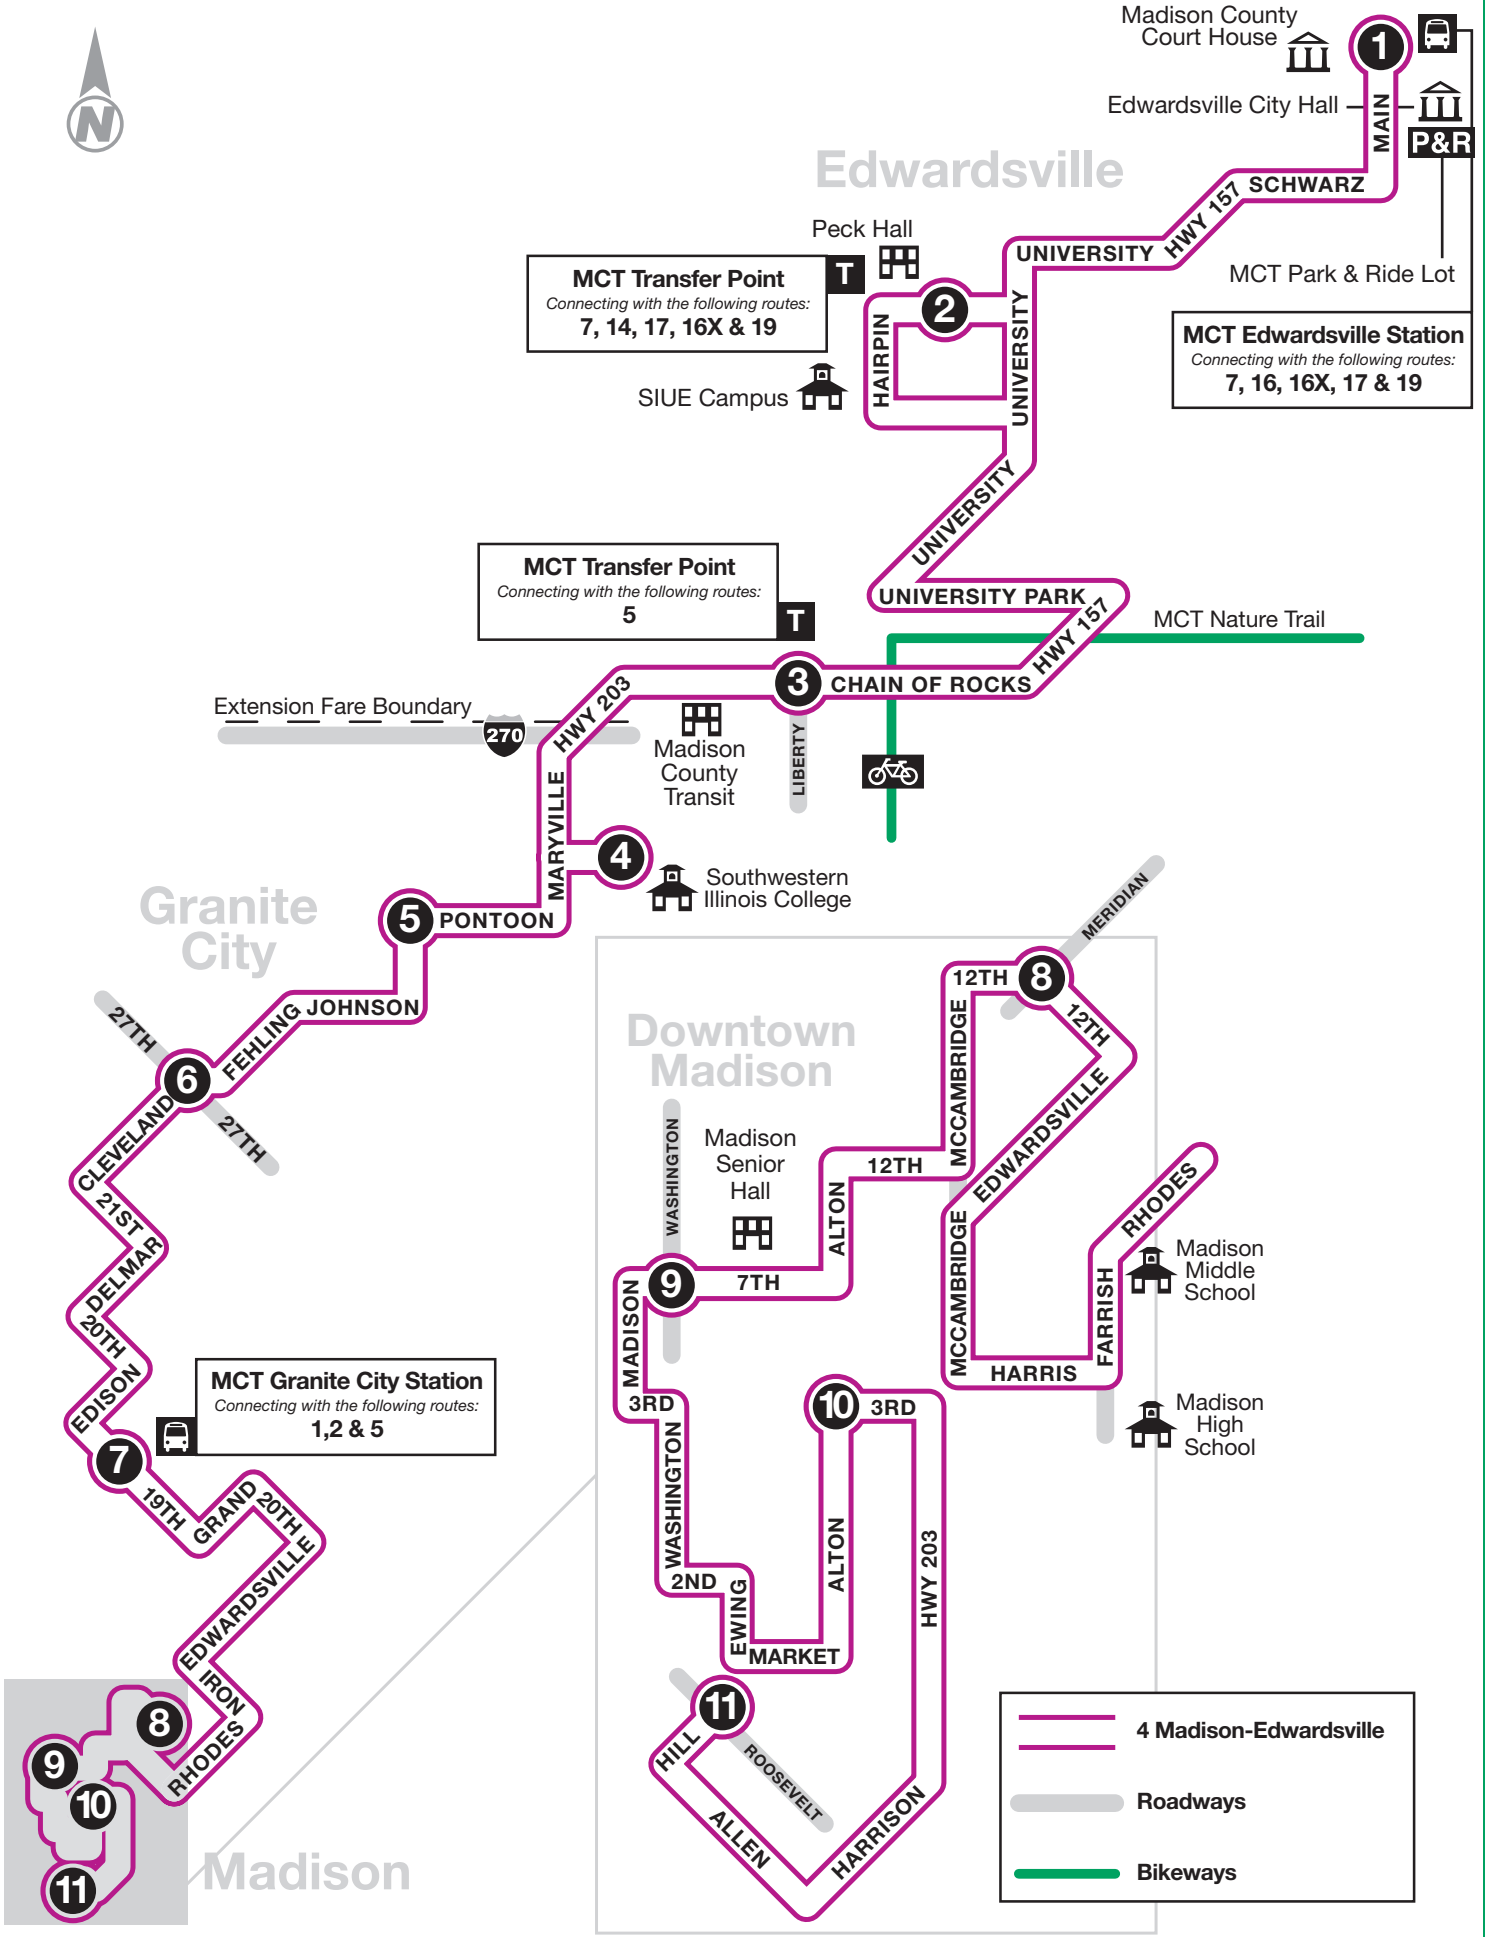

Instructions

North is always at the top of the timetable map.

The bus stops here at listed times. Look for the matching symbol below the map.

Transfer points and MCT Stations show where other bus routes intersect with this route.

Instrucciones

El norte está siempre en lo alto del horario.

El autobús para aquí a las horas marcadas. Busque el símbolo que corresponda debajo del mapa.

Puntos de transferencia y estaciones de MCT muestran donde otras líneas de autobús cruzan esta ruta.

Pasaje En Efectivo

	Adulto	Anciano ¹ Deshabilitado ² Menores de 5	Anciano ³ Deshabilitado ⁴ Niños 5 - 12	Passage Mensual
MCT Shuttle	\$1.00	GRATIS	\$0.50	Local – \$40
MCT Cross County	\$1.50	GRATIS	\$0.75	
MCT Regional	\$2.00	GRATIS	\$1.00	System – \$60
MCT Express	\$3.00	GRATIS	\$1.50	
Local Transfer	GRATIS	GRATIS	GRATIS	Student – \$15
Regional Transfer	\$0.75	GRATIS	\$0.35	

Edwardsville to Madison

1	2	3	4	5	6	7	8	9	10	11	
BUS STARTS	Bus Leaves	Bus Leaves	Bus Leaves	Bus Leaves	Bus Leaves	Bus Arrives	Bus Leaves	Bus Leaves	Bus Leaves	BUS ENDS	
Edwardsville Station	SIUE Peck Hall	Liberty & Chain of Rocks	SWIC	Johnson & Pontoon	27th & Cleveland	Granite City Station	Granite City Station	12th & Meridian	7th & Washington	3rd & Alton Ave	Hill & Roosevelt